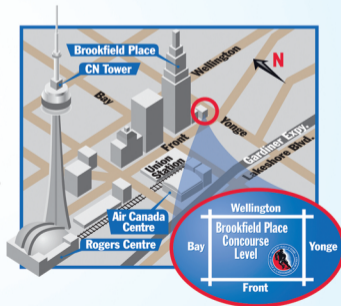

LOCATION

Brookfield Place,
Yonge & Front Sts. Toronto
Information Line: 416-360-7765

HHOF.com

PROMO CODE: AMC-10