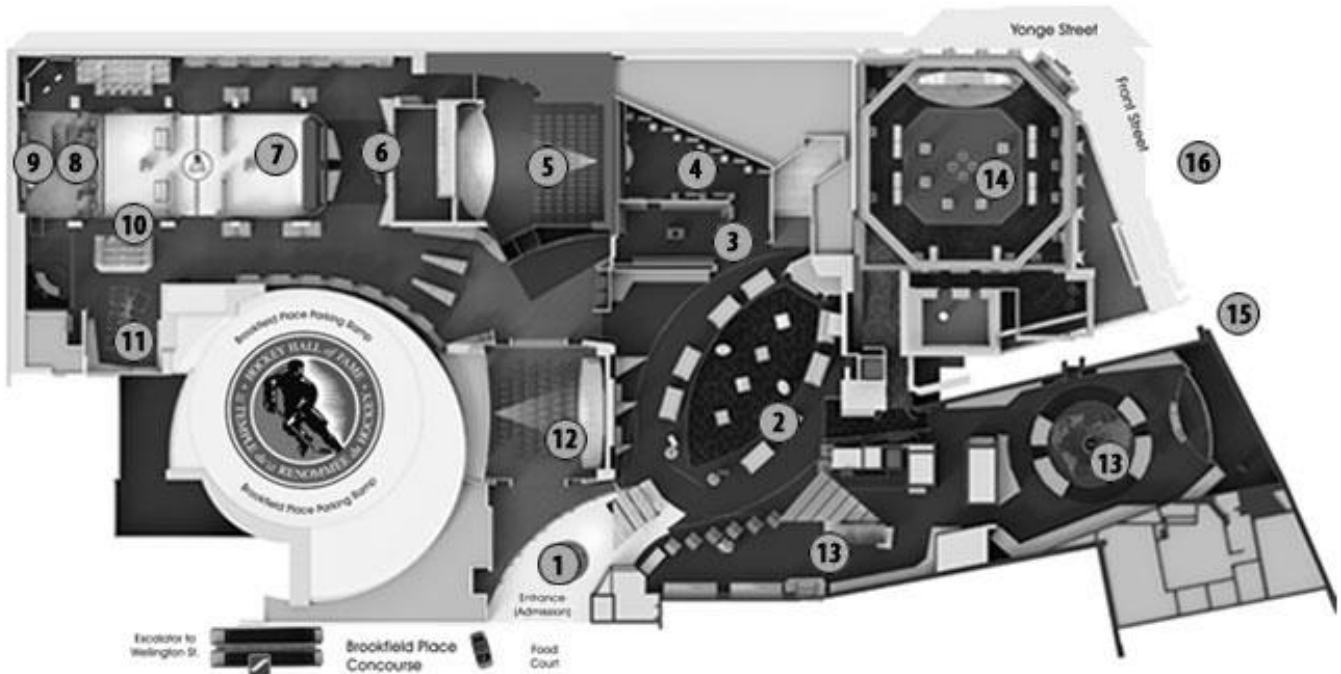

14. Name three artifacts on display from the 2010 Olympic Games.

Esso Great Hall

15. There are many trophies that honour hockey's greatest players. What achievements do these trophies represent?

a) Frank J. Selke Trophy

b) Maurice "Rocket" Richard Trophy

c) Georges Vezina Trophy

GREAT MOMENTS GUIDE MAP

Floor plan of the Hockey Hall of Fame

1. Entrance Foyer Displays
 2. Honda NHL Zone
 3. Canadiens Dressing Room
 4. Via Rail Stanley Cup Dynasties
 5. TSN Theatre
 6. Scotiabank Hometown Hockey
 7. NHLPA Game Time
 8. TSN/RDS Broadcast Zone
 9. EA Sports NHL15 / PS4 Game Kiosks
 10. Shoot for a Cure Slapshot Trivia
 11. Upper Deck Collectors' Corner
 12. Tim Hortons Theatre
 13. Tissot World of Hockey
 14. Esso Great Hall & NHL Trophies
 15. Spirit of Hockey Retail Store
 16. Exterior Sculptures
- D.K. (Doc) Seaman Hockey Resource Centre