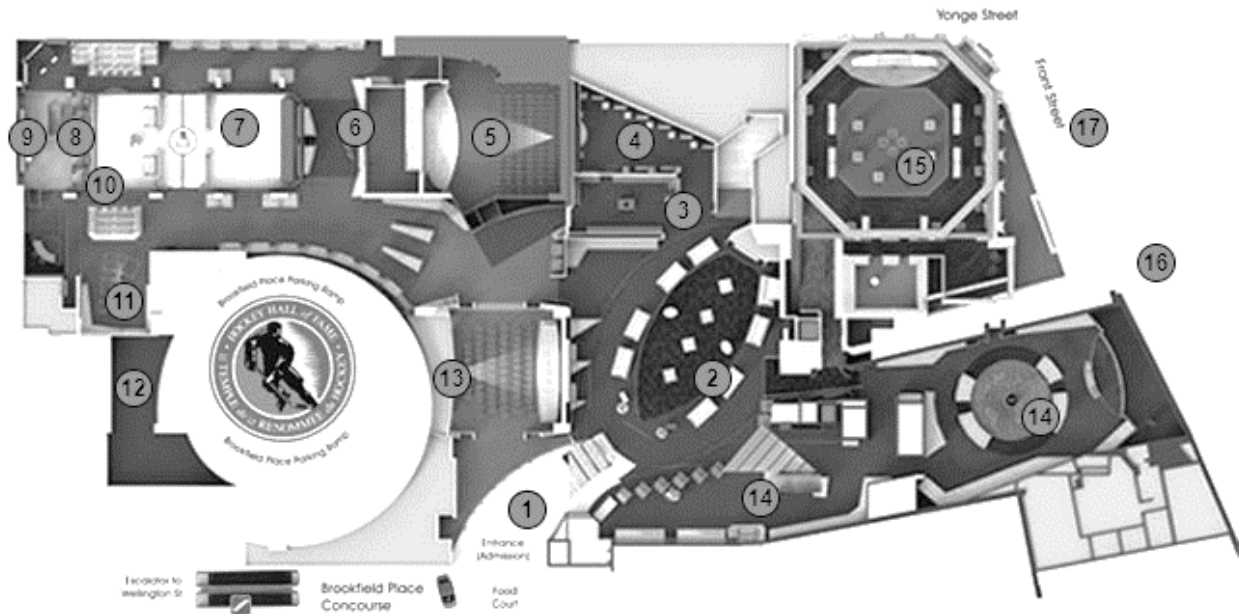

## GREAT MOMENTS GUIDE MAP

Floor plan of the Hockey Hall of Fame

- |                                      |  |
|--------------------------------------|--|
| 1. Entrance Foyer Displays           | 10. Shoot for a Cure Slapshot Trivia     |
| 2. Honda NHL Zone                    | 11. Upper Deck Collectors' Corner        |
| 3. Canadiens Dressing Room           | 12. The Mask presented by Imports Dragon |
| 4. Via Rail Stanley Cup Dynasties    | 13. Tim Hortons Theatre                  |
| 5. TSN Theatre                       | 14. Tissot World of Hockey               |
| 6. Scotiabank Hometown Hockey        | 15. Esso Great Hall & NHL Trophies       |
| 7. NHLPA Game Time                   | 16. Spirit of Hockey Retail Store        |
| 8. TSN/RDS Broadcast Zone            | 17. Exterior Sculptures                  |
| 9. EA Sports NHL17 / PS4 Game Kiosks | D.K. (Doc) Seaman Hockey Resource Centre |