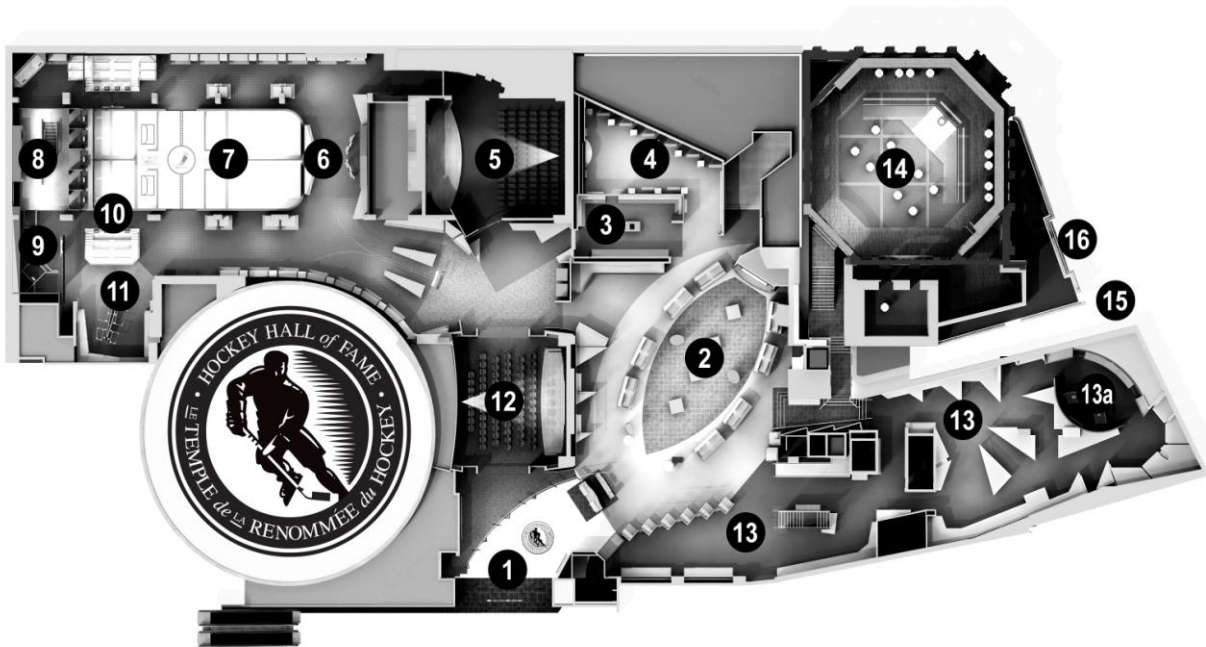

4) What conclusions can you make about the role of the General Manager in the NHL? Support your views.

GUIDE MAP

Floor plan of the Hockey Hall of Fame

1. Entrance Foyer Displays
2. NHL Zone
3. Canadiens Dressing Room
4. VIA Rail Stanley Cup Dynasties
5. Hartland Molson Theatre
6. Panasonic Hometown Hockey
7. NHLPA Be a Player Zone
8. TSN/RDS Broadcast Zone
9. EA Sports NHL Slapshot Zone
10. Pepsi Game Time
11. Upper Deck Collector's Corner
12. Esso Theatre
13. Tissot World of Hockey
- 13a. Global Game Encounter
14. Esso Great Hall & NHL Trophies
15. Spirit of Hockey Retail Store
16. Exterior Sculptures