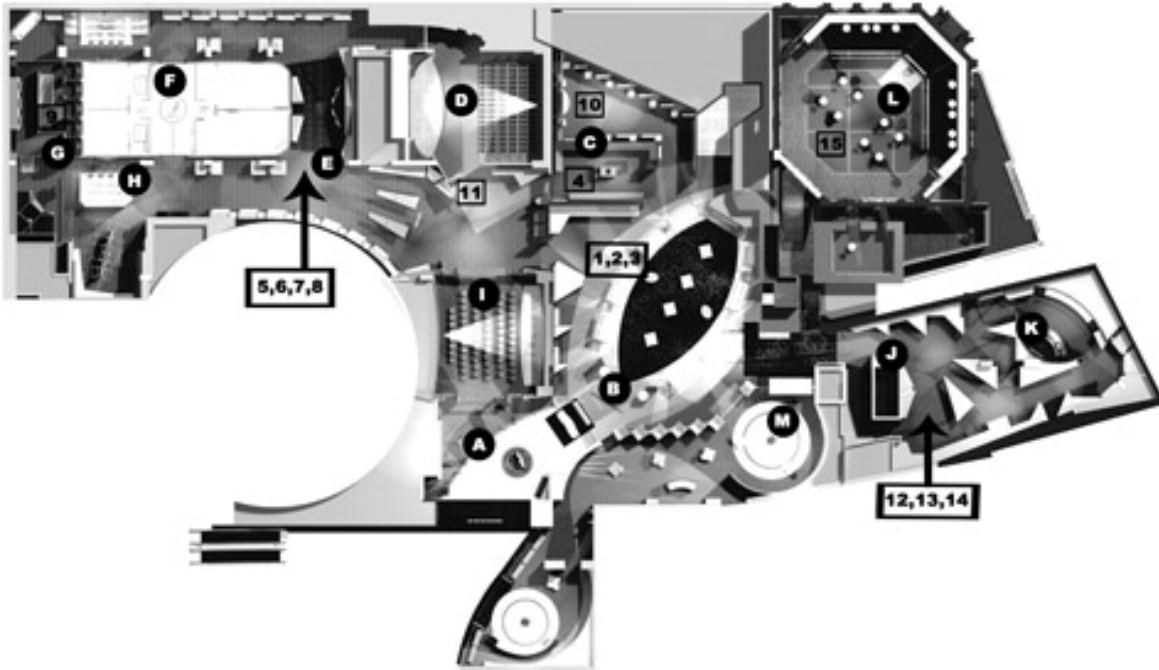

# GREAT MOMENTS GUIDE MAP

Floor plan of the Hockey Hall of Fame

- A. Entrance Foyer Displays
- B. NHL Zone
- C. Dressing Room/Dynasties Zone
- D. Hartland Molson Theatre
- E. Panasonic Hometown Hockey
- F. NHLPA Be A Player Zone
- G. TSN/RDS Broadcast Zone
- H. Pepsi Game Time
- I. Esso Theatre
- J. World of Hockey Zone
- K. IBM Global Game Encounter
- L. VERIZON Great Hall & NHL Trophies
- M. Spirit of Hockey Retail Store