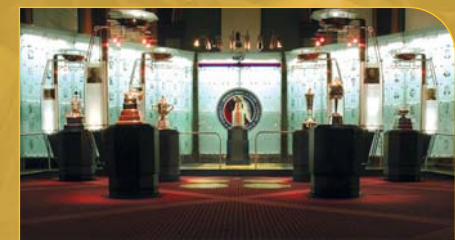

NHL Trophies and Honoured Members Wall