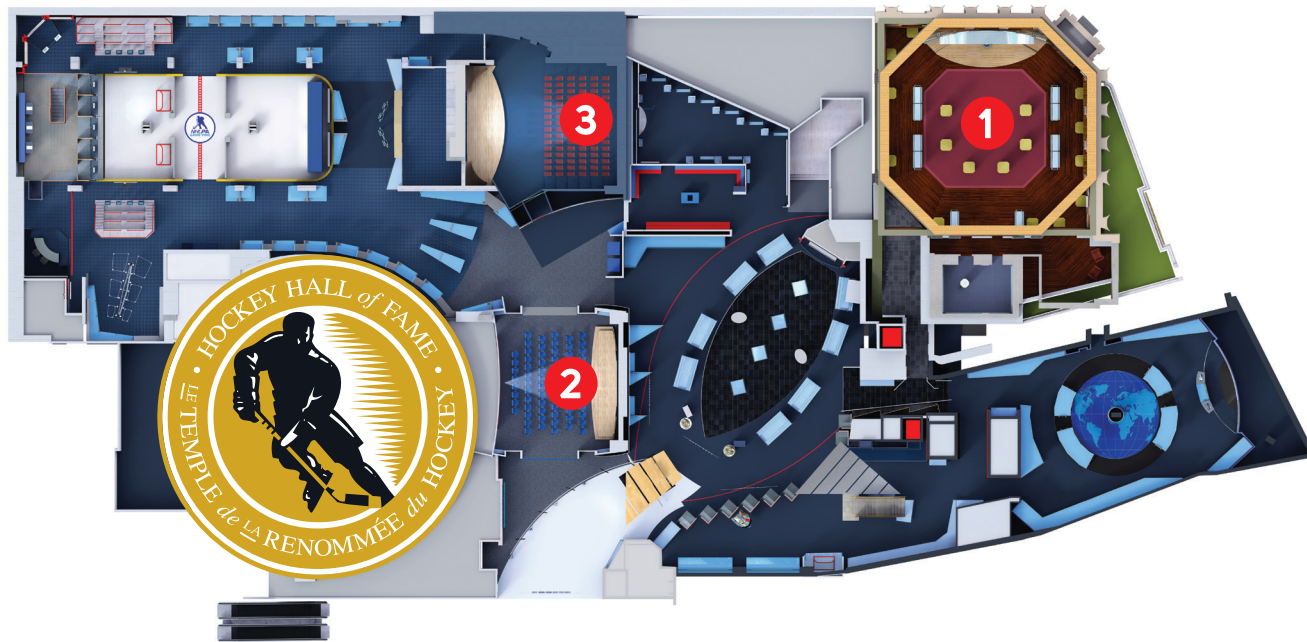

HOCKEY HALL *of* FAME

SPECIAL EVENTS

FLOOR PLAN

- Full Facility rental includes Esso Great Hall.
- Concourse Level rental excludes Esso Great Hall.
- Founders Room & Vault Conference Room located on the second floor mezzanine overlooking the Esso Great Hall.
- The Stanley Cup is only available with Full Facility or Esso Great Hall rental.

- 1** Esso Great Hall
- 2** Tim Hortons Theatre
- 3** TSN Theatre

HOCKEY HALL *of* FAME

SPECIAL EVENTS

CAPACITY INFORMATION AND RENTAL RATES

SPACE	Theatre	Banquet	Reception	Board Room	Class Room	U-Shape	Dimensions	Rental Rates
Evening Availability								
Full Facility	-	-	1,000	-	-	-	-	\$4,500
Esso Great Hall	200	140	225	-	-	-	58'x58'	\$2,750
Concourse Level	-	-	775	-	-	-	-	\$2,750
Daytime Availability								
Tim Hortons Theatre	100	90	125	32	80	30	34'x39'	\$2,250 (afternoon, full day rate) \$1,750 (morning until 2:00 pm rate)
TSN Theatre	140	-	-	-	-	-	42'x35'	\$2,250
Founders Room	-	-	-	12	-	-	18'x24'	\$600
Vault Conference Room	-	-	-	10	-	-	15'x19'	\$600
D.K. (Doc) Seaman Hockey Resource Centre*	100	80	100	32	60	30	40'x32'	\$1,600 (full day rate) \$800 (half day rate)