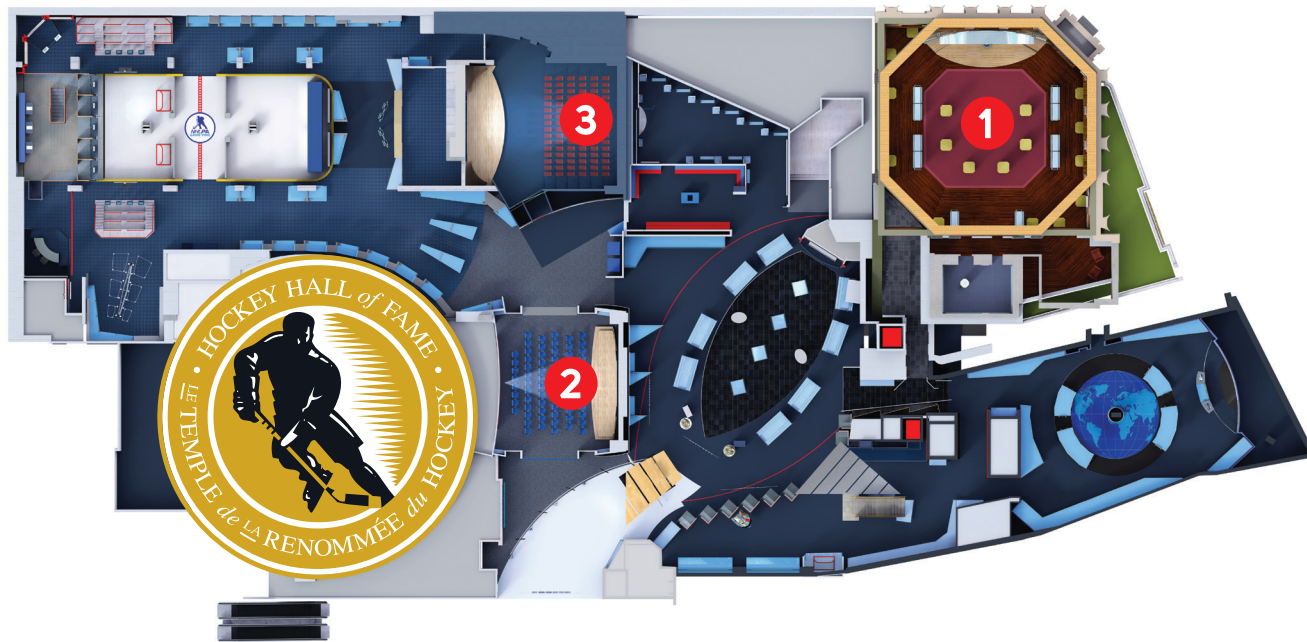

# HOCKEY HALL *of* FAME

### FLOOR PLAN

- Full Facility rental includes Esso Great Hall.
- Concourse Level rental excludes Esso Great Hall.
- Founders Room & Vault Conference Room located on the second floor mezzanine overlooking the Esso Great Hall.
- The Stanley Cup is only available with Full Facility or Esso Great Hall rental.

### CAPACITY INFORMATION AND RENTAL RATES

SPACE	Theatre	Banquet	Reception	Board Room	Class Room	U-Shape	Dimensions	Rental Rates
<b>Evening Availability</b>								
Full Facility	-	-	1,000	-	-	-	-	\$4,500
Esso Great Hall	200	140	225	-	-	-	58'x58'	\$2,750
Concourse Level	-	-	775	-	-	-	-	\$2,750
<b>Daytime Availability</b>								
Tim Hortons Theatre	100	90	125	32	80	30	34'x39'	\$2,250 (afternoon, full day rate) \$1,750 (morning until 2:00 pm rate)
TSN Theatre	140	-	-	-	-	-	42'x35'	\$2,250
Founders Room	-	-	-	12	-	-	18'x24'	\$600
Vault Conference Room	-	-	-	10	-	-	15'x19'	\$600
D.K. (Doc) Seaman Hockey Resource Centre*	100	80	100	32	60	30	40'x32'	\$1,600 (full day rate) \$800 (half day rate)