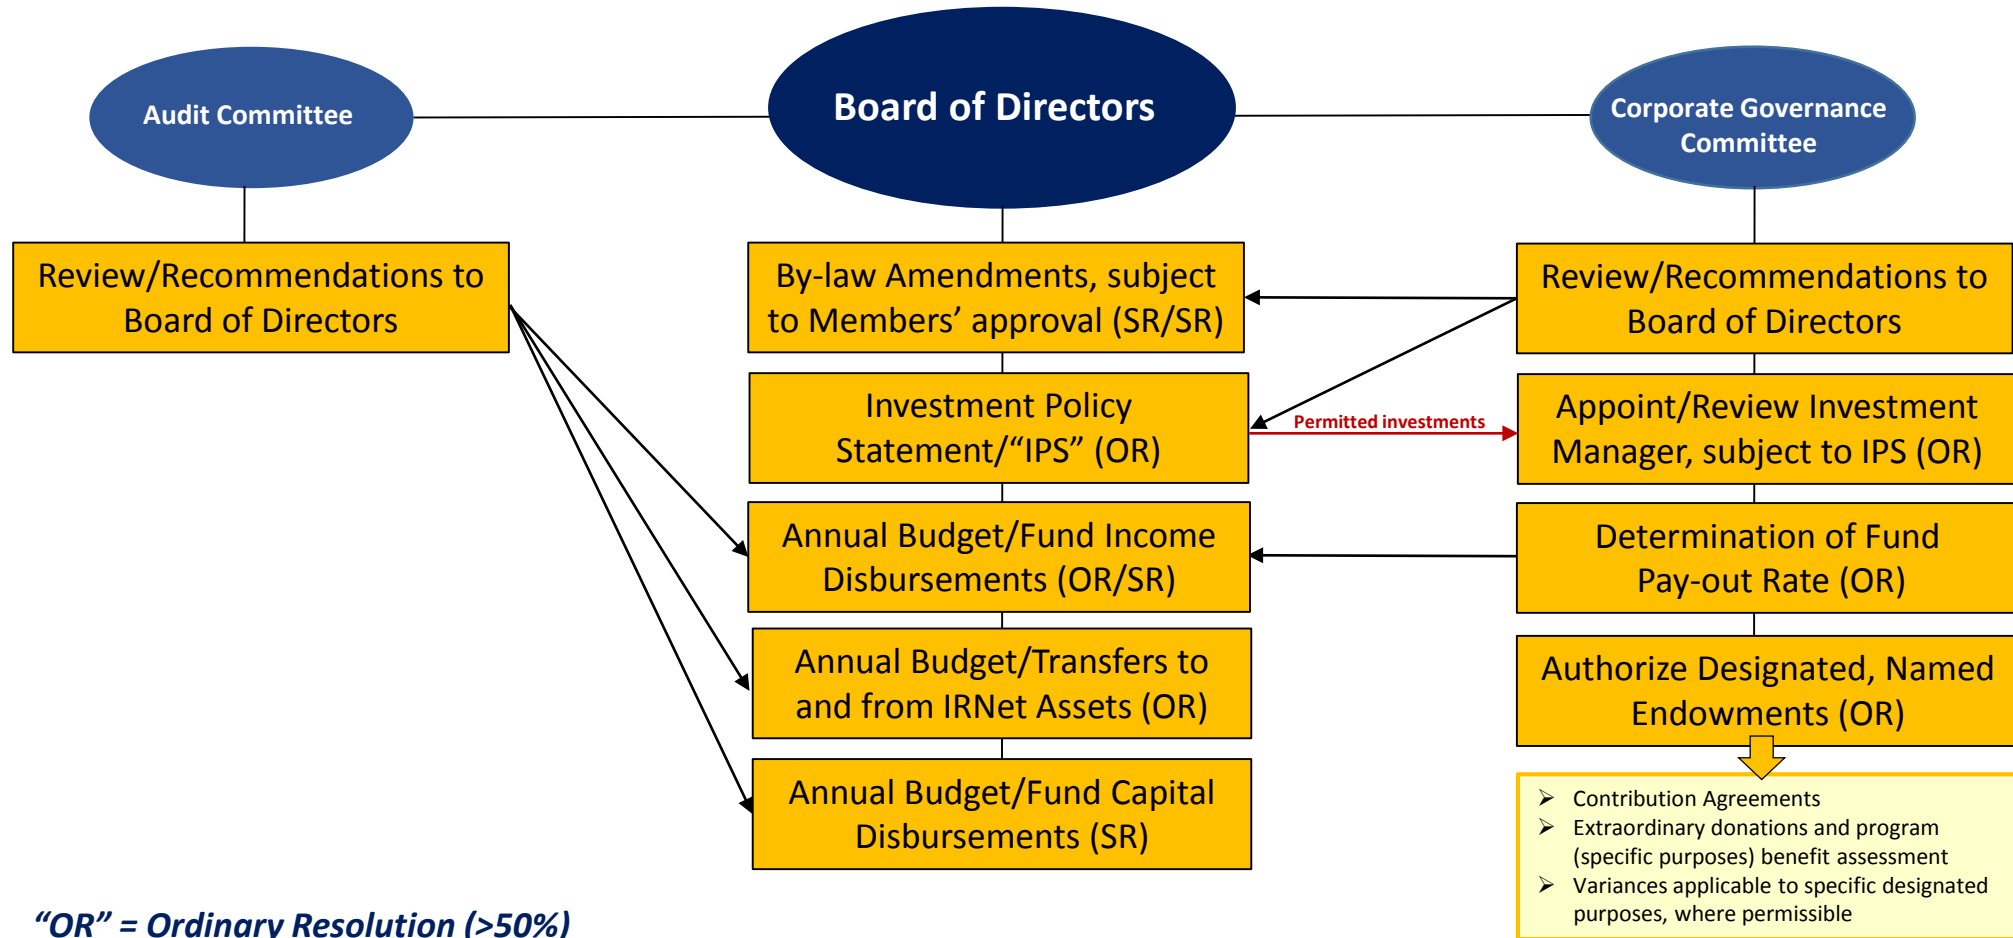

HOCKEY HALL FAME DEVELOPMENT AND PRESERVATION FUND / GOVERNANCE

"OR" = Ordinary Resolution (>50%)

"SR" = Special Resolution (>=75%)