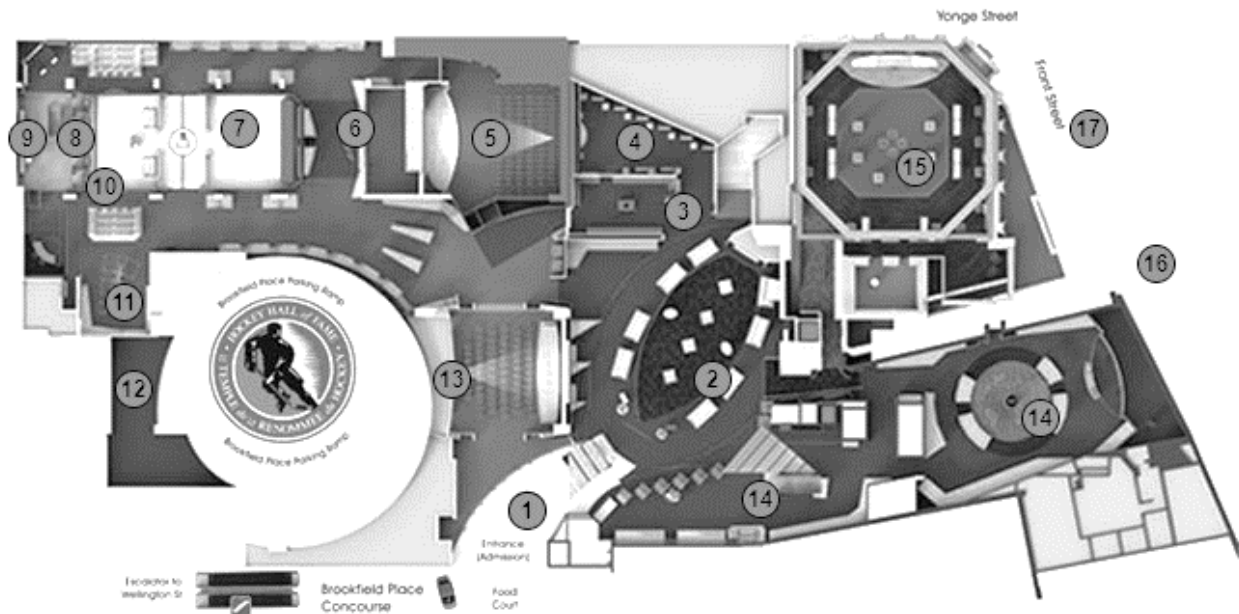

**Classroom Activity:**

## Floor plan of the Hockey Hall of Fame

1. Entrance Foyer Displays
  2. Honda NHL Zone
  3. Canadiens Dressing Room
  4. Via Rail Stanley Cup Dynasties
  5. TSN Theatre
  6. Hometown Hockey
  7. NHLPA Game Time
  8. TSN/RDS Broadcast Zone
  9. EA Sports NHL17 / PS4 Game Kiosks
  10. Shoot for a Cure Slapshot Trivia
  11. Upper Deck Collectors' Corner
  12. The Mask presented by Imports Dragon
  13. Tim Hortons Theatre
  14. Tissot World of Hockey
  15. Esso Great Hall & NHL Trophies
  16. Spirit of Hockey Retail Store
  17. Exterior Sculptures
- D.K. (Doc) Seaman Hockey Resource Centre