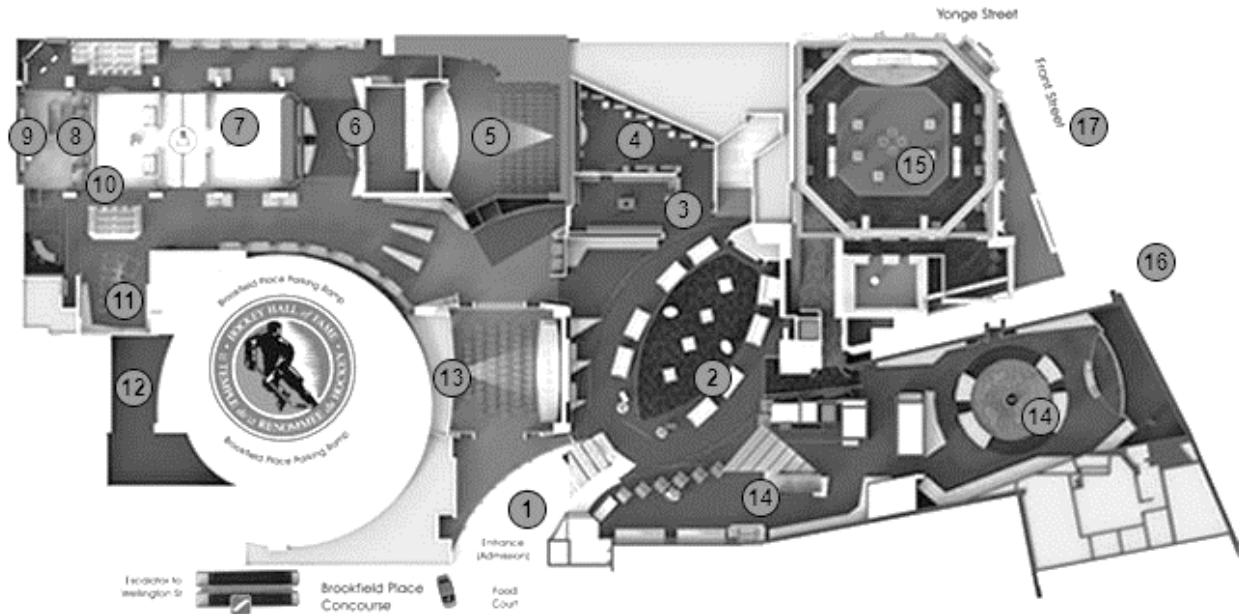

## Floor plan of the Hockey Hall of Fame

1. Entrance Foyer Displays
  2. Honda NHL Zone
  3. Canadiens Dressing Room
  4. Via Rail Stanley Cup Dynasties
  5. TSN Theatre
  6. Hometown Hockey
  7. NHLPA Game Time
  8. TSN/RDS Broadcast Zone
  9. EA Sports NHL17 / PS4 Game Kiosks
  10. Shoot for a Cure Slapshot Trivia
  11. Upper Deck Collectors' Corner
  12. The Mask presented by Imports Dragon
  13. Tim Hortons Theatre
  14. Tissot World of Hockey
  15. Esso Great Hall & NHL Trophies
  16. Spirit of Hockey Retail Store
  17. Exterior Sculptures
- D.K. (Doc) Seaman Hockey Resource Centre