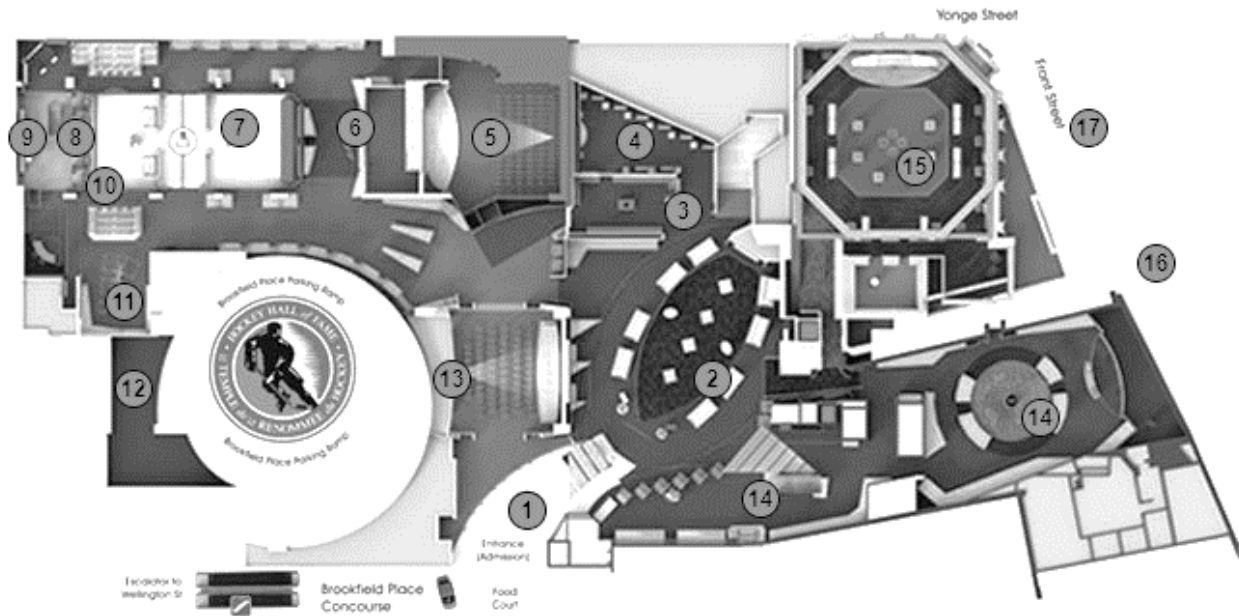

4. What conclusions can you make about the role of the General Manager in the NHL? Support your views.

GREAT MOMENTS GUIDE MAP

Floor plan of the Hockey Hall of Fame

1. Entrance Foyer Displays
 2. Honda NHL Zone
 3. Canadiens Dressing Room
 4. Via Rail Stanley Cup Dynasties
 5. TSN Theatre
 6. Hometown Hockey
 7. NHLPA Game Time
 8. TSN/RDS Broadcast Zone
 9. EA Sports NHL17 / PS4 Game Kiosks
 10. Shoot for a Cure Slapshot Trivia
 11. Upper Deck Collectors' Corner
 12. The Mask presented by Imports Dragon
 13. Tim Hortons Theatre
 14. Tissot World of Hockey
 15. Esso Great Hall & NHL Trophies
 16. Spirit of Hockey Retail Store
 17. Exterior Sculptures
- D.K. (Doc) Seaman Hockey Resource Centre